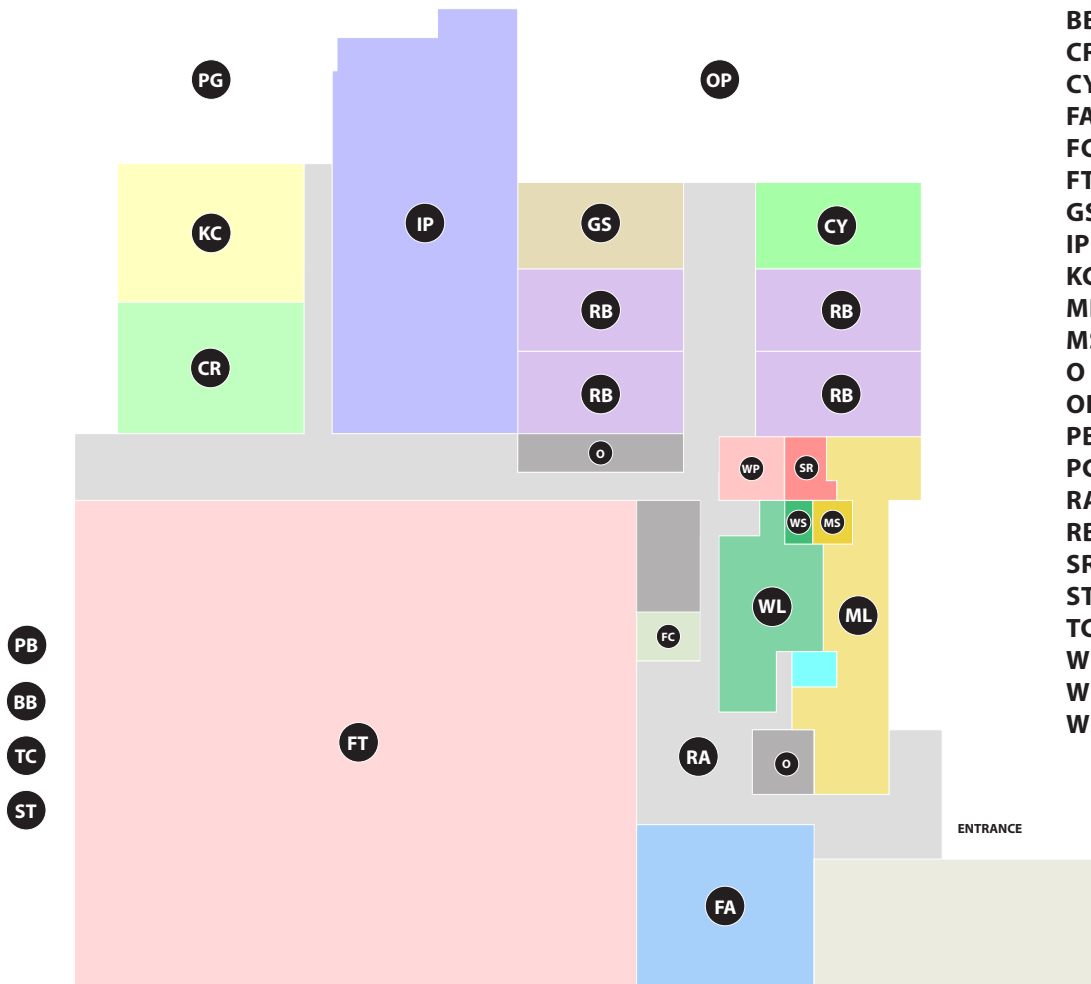

MENTOR COMMUNITY RECREATION CENTER FACILITY MAP

- CT - CIRCUIT TRAINING
- FB - FITNESS ROOM B
- FC - FITNESS ROOM C
- FD - FITNESS ROOM D
- FW - FREE WEIGHTS
- O - OFFICES
- RR - RESTROOMS

SECOND FLOOR

- BB - BASKETBALL COURTS
- CR - COMMUNITY ROOM
- CY - CYCLE ROOM
- FA - FITNESS ROOM A
- FC - FAMILY CHANGING ROOM
- FT - FITNESS ROOM & TRACK
- GS - GOLF SIMULATORS
- IP - INDOOR POOL
- KC - KIDS CORNER
- ML - MENS LOCKER ROOM
- MS - MENS SAUNA
- O - OFFICES
- OP - OUTDOOR POOL
- PB - PICKLEBALL
- PG - PLAYGROUND
- RA - RECEPTION AREA
- RB - RACQUETBALL
- SR - STEAM ROOM
- ST - SOCCER & TURF SPORTS
- TC - TENNIS COURTS
- WL - WOMENS LOCKER ROOM
- WP - WHIRLPOOL
- WS - WOMENS SAUNA

FIRST FLOOR