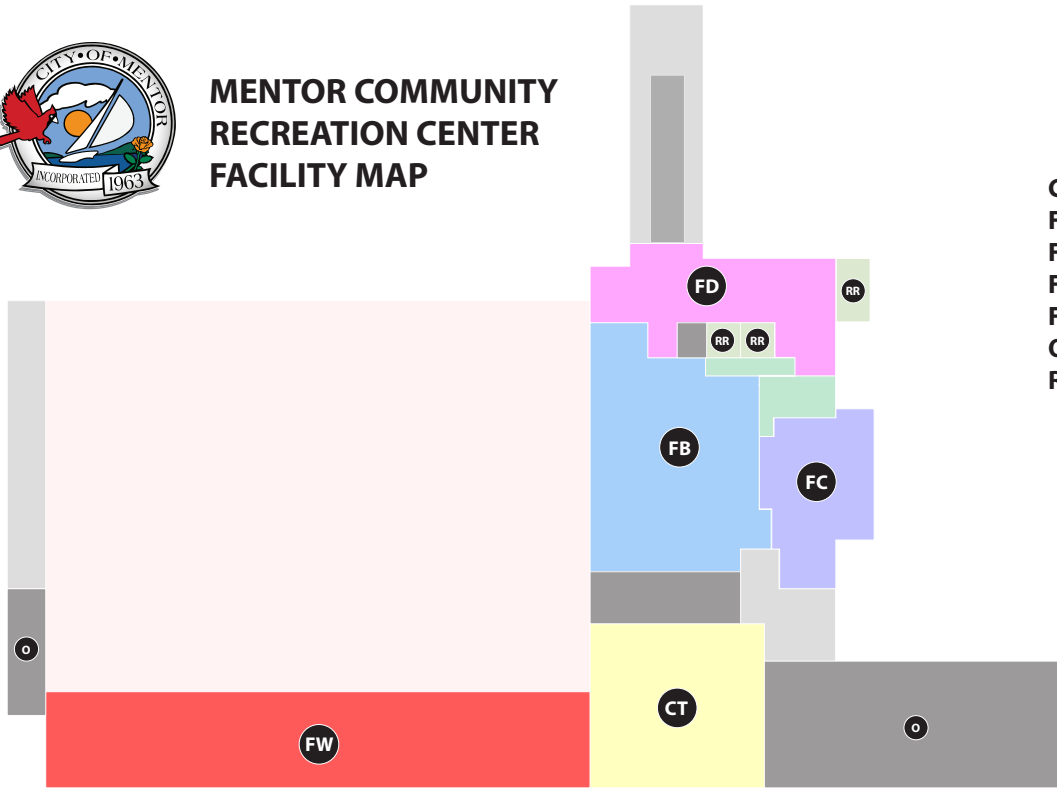

MENTOR COMMUNITY RECREATION CENTER FACILITY MAP

- CT - CIRCUIT TRAINING
- FB - FITNESS ROOM B
- FC - FITNESS ROOM C
- FD - FITNESS ROOM D
- FW - FREE WEIGHTS
- O - OFFICES
- RR - RESTROOMS

SECOND FLOOR

- BB - BASKETBALL COURTS
- CR - COMMUNITY ROOM
- CY - CYCLE ROOM
- FA - FITNESS ROOM A
- FC - FAMILY CHANGING ROOM
- FT - FITNESS ROOM & TRACK
- GS - GOLF SIMULATORS
- IP - INDOOR POOL
- KC - KIDS CORNER
- ML - MENS LOCKER ROOM
- MS - MENS SAUNA
- O - OFFICES
- OP - OUTDOOR POOL
- PB - PICKLEBALL
- PG - PLAYGROUND
- RA - RECEPTION AREA
- RB - RACQUETBALL
- SR - STEAM ROOM
- ST - SOCCER & TURF SPORTS
- TC - TENNIS COURTS
- WL - WOMENS LOCKER ROOM
- WP - WHIRLPOOL
- WS - WOMENS SAUNA

FIRST FLOOR